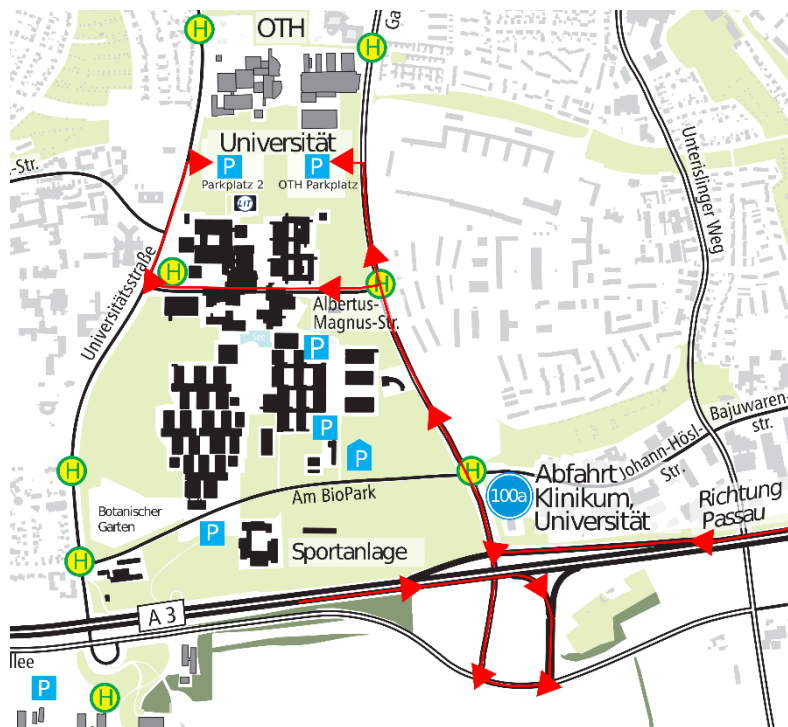

Directions to the Conference Venue (Vielberth Gebäude Universität Regensburg)

By Car, the best way to reach the venue is via the Autobahn A3. Exit the Autobahn at Abfahrt Klinikum Universität 100a. After exiting, if you were driving in the direction of Passau, turn right and immediately right again. If you were driving in the direction of Nürnberg, turn right.

There are two parking spaces close to the venue, one (OTH Parkplatz) can be reached by the street you are already on. It is on the left. For the second one (Universität Regensburg Parkplatz 2) turn left into Albertus-Magnus-Straße and drive through the underpass and then turn right into Universitätsstraße. The second parking space is on the right.

The conference venue is right next to the parking spaces to the south.

By Public Transport, you can reach the University from the central station by bus lines 6 and 11. Get off at the stop Universität Regensburg. Head downhill on Universitätsstraße. Turn right into the last walkway before the parking space ahead of you. This walkway leads right to the entrance of the conference venue.